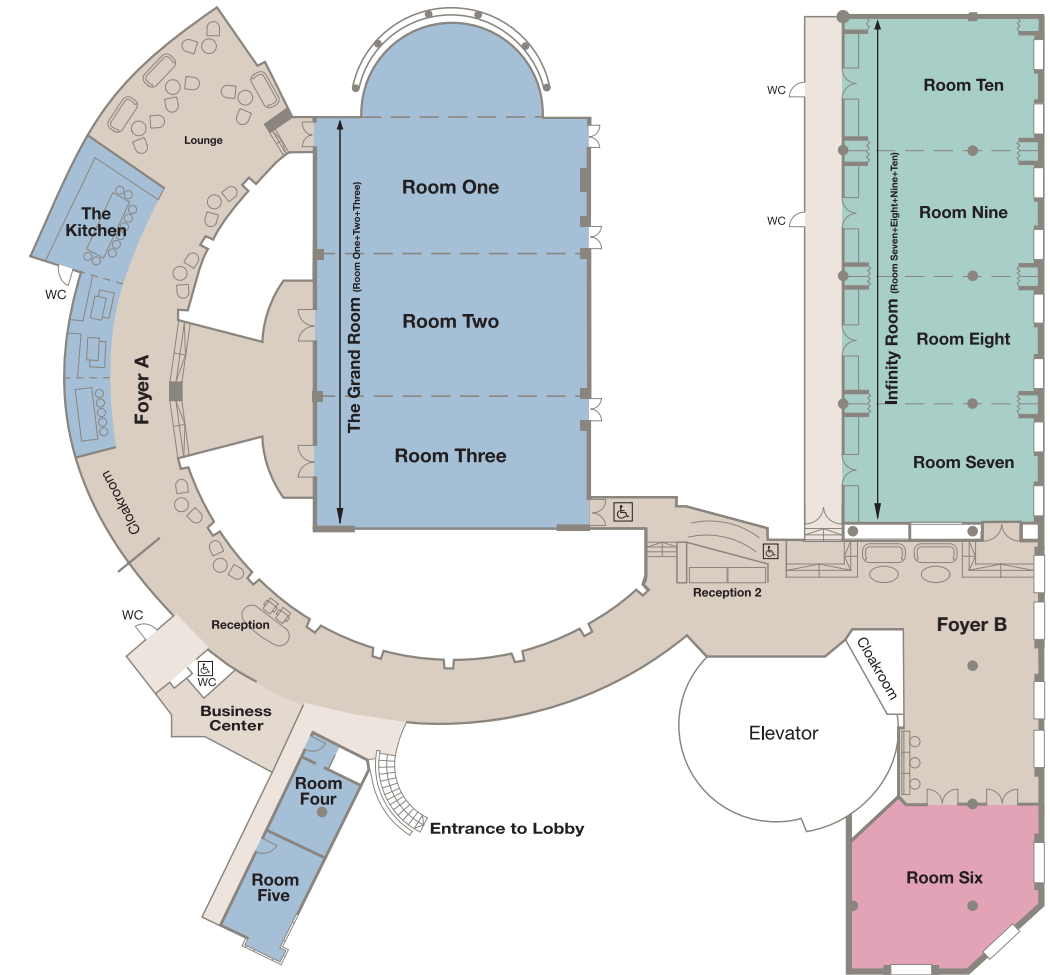

RESTAURANTS & BARS

- Gastronomic Quarter
Downtown Budapest:
- ÉS Bisztró with Terrace
 - Nobu Restaurant & Bar
 - The Living Room
 - Blue Fox The Bar with Patio
 - ÉS Deli

MEETINGS & EVENTS

- Two ballrooms, including ten section rooms, all with natural daylight
- The Kitchen – the ultimate event location
- Free Wi-Fi
- Wired internet
- State-of-the-art technology
- “The Kitchen Caters” Catering at local and international venues
- Creative banquet team
- Business Centre with secretarial services

PLACES OF INTEREST

- Chain Bridge
- St Stephen's Basilica
- Parliament
- Opera House
- Great Synagogue

- Jewish Quarter's ruin bars
- Shopping District
- Great Market Hall
- Citadel
- Castle District
- Funicular
- Royal Palace
- Fisherman's Bastion
- Matthias Church
- Hungarian National Gallery
- Ludwig Museum
- Palace of Art
- Heroes' Square
- Széchenyi Thermal Bath

Meetings & Events plan

ROOM	SQUARE M/FEET	HEIGHT M/FEET	THEATRE	BOARDROOM	U-SHAPE	CLASSROOM	CABARET	BANQUET	RECEPTION
Room One	178/1915	3.9/12.8	160	32	36	72	72	120	170
Room Two	128/1377	3.9/12.8	140	32	36	72	64	90	150
Room Three	125/1345	3.9/12.8	140	32	36	72	64	90	150
The Grand Room (Room One+Two+Three)	431/4637	3.9/12.8	450	-	-	270	200	320	450
Room Four	28.6/307.7	2.5/8.2	-	8	-	-	-	-	-
Room Five	32.1/345.4	2.5/8.2	-	10	-	-	-	-	-
The Kitchen	81/871.6	2.2/7.22	-	-	-	-	-	10	40
Room Six	130/1400	2.5/8.2	90	24	30	54	42	80	90
Room Seven	95.6/1028.6	4/13.12	90	24	30	48	42	60	90
Room Eight	95.6/1028.6	4/13.12	90	24	30	48	42	60	90
Room Nine	95.6/1028.6	4/13.12	90	24	30	48	42	60	90
Room Ten	95.6/1028.6	4/13.12	90	24	30	48	42	60	90
Infinity Room (Room Seven+Eight+Nine+Ten)	382.4/4116.1	4/13.12	250	-	-	110	105	240	250
Foyer A	245/2636.2	5.32/17.45	-	-	-	-	-	-	300
Foyer B	150/1615	2.5/8.2	-	-	-	-	-	-	100